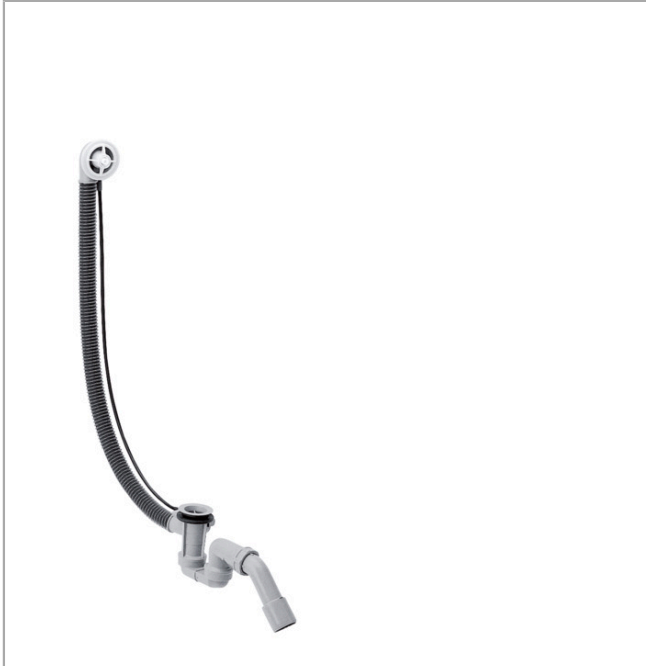

Flexaplus**Basic set waste and overflow set for special bath tubs**Finish: n.a. Article Number: **58141180****Description****product features**

- suitable for special bath tubs
- PE screw connection G 1½ x 40/ 50 mm
- flexible overflow hose
- bowden cable length 780 mm
- odour trap - backwater height is 50 mm

Product image**Scale drawing**

Flexaplus
Basic set waste and overflow set for special bath tubs
 Finish: n.a. Article Number: **58141180**

Exploded Drawing

Year of production: >01/99

Flexaplust

Basic set waste and overflow set for special bath tubs

Finish: n.a. Article Number: 58141180

Spare part list

Year of production: >01/99

Pos.	Description	Article Number	PC	PU
1	form ring	96331000	3	1
2	fixing ring	96327000	6	1
3	special tool set	58085000	3	1
4	valve	96328000	4	1
5	form ring	96330000	3	1
6	bent outlet	96221000	3	1
7	sleeve nut	96332000	3	1