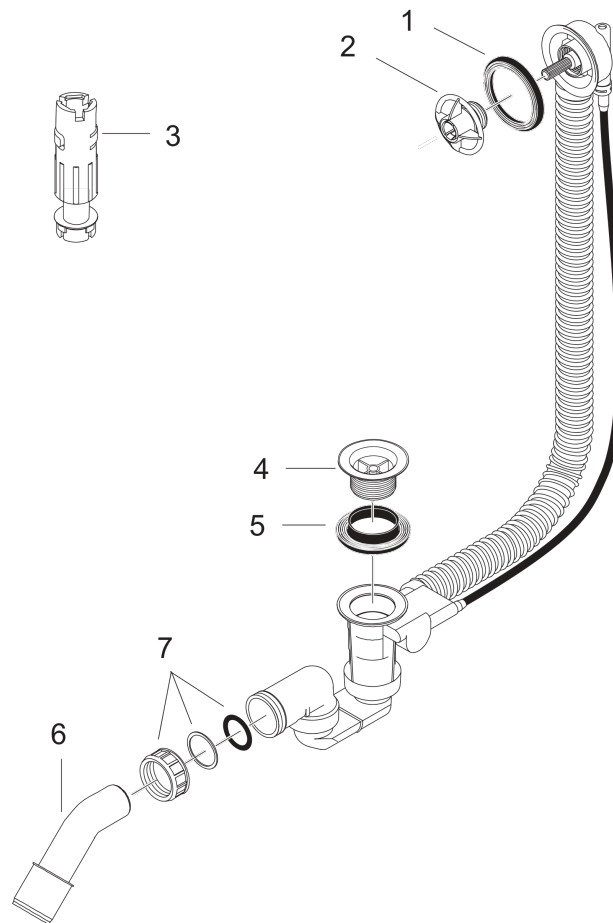

Flexaplus**Basic set waste and overflow set for special bath tubs**Finish: n.a. Article Number: **58141180****Description****product features**

- suitable for special bath tubs
- PE screw connection G 1½ x 40/ 50 mm
- flexible overflow hose
- bowden cable length 780 mm
- odour trap - backwater height is 50 mm

Product image**Scale drawing**

Flexaplus
Basic set waste and overflow set for special bath tubs
 Finish: n.a. Article Number: **58141180**

Exploded Drawing

Year of production: >01/99

Flexaplust

Basic set waste and overflow set for special bath tubs

Finish: n.a. Article Number: 58141180

Spare part list

Year of production: >01/99

Pos.	Description	Article Number	PC	PU
1	form ring	96331000	3	1
2	fixing ring	96327000	6	1
3	special tool set	58085000	3	1
4	valve	96328000	4	1
5	form ring	96330000	3	1
6	bent outlet	96221000	3	1
7	sleeve nut	96332000	3	1