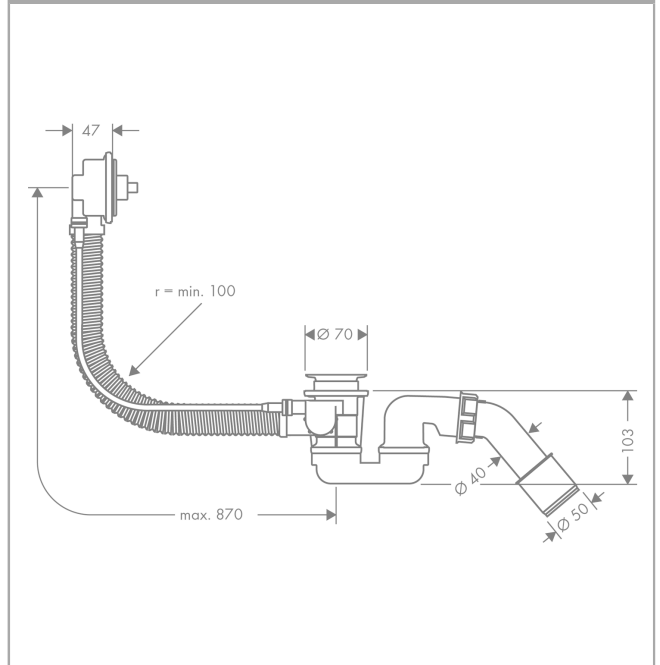

Flexaplus**Basic set waste and overflow set for special bath tubs**Finish: n.a. Article Number: **58141180****Description****product features**

- suitable for special bath tubs
- PE screw connection G 1½ x 40/ 50 mm
- flexible overflow hose
- bowden cable length 780 mm
- odour trap - backwater height is 50 mm

Product image**Scale drawing**

Flexaplus
Basic set waste and overflow set for special bath tubs
 Finish: n.a. Article Number: **58141180**

Exploded Drawing

Year of production: >01/99

Flexaplust

Basic set waste and overflow set for special bath tubs

Finish: n.a. Article Number: 58141180

Spare part list

Year of production: >01/99

Pos.	Description	Article Number	PC	PU
1	form ring	96331000	3	1
2	fixing ring	96327000	6	1
3	special tool set	58085000	3	1
4	valve	96328000	4	1
5	form ring	96330000	3	1
6	bent outlet	96221000	3	1
7	sleeve nut	96332000	3	1